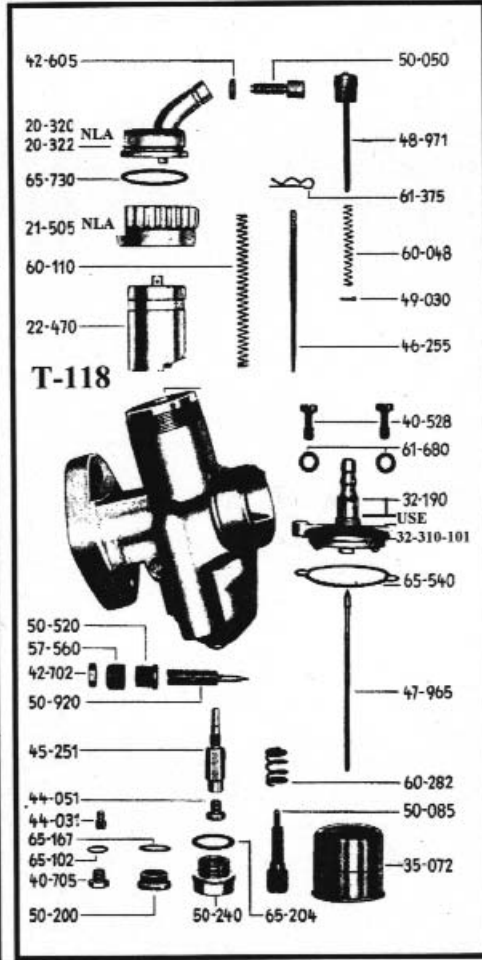

/ 2 EXPLODED VIEWS

PLEASE SPECIFY IF YOU HAVE LEVER TOPS

PART NO.	DESCRIPTION
50-016	AIR SCREW
50-048	CABLE ADJ
50-050	CABLE ADJ
50-080	SPEED SCREW
50-082	SPEED SCREW
50-085	SPEED SCREW
50-135	SCREW
50-200	SCREW
50-203	SCREW
50-225	SCREW
50-240	SCREW
50-250	SCREW
50-265	JET STOCK
50-039	PLUG
50-520	IDLE AIR GUIDE
50-920	IDLE AIR SCREW
50-965	PLUG
50-966	PLUG
57-560	SLEEVE
59-045	CLAMP
59-075	CLAMP
60-048	SPRING

PART NO.	DESCRIPTION
60-110	SPRING
60-165	SPRING
60-190	SPRING
60-195	SPRING
60-280	SPRING
60-282	SPRING
61-355	NEEDLE CLIP
61-375	NEEDLE CLIP
61-400	NEEDLE CLIP
61-680	WASHER
65-102	SEAL RING
65-134	SEAL RING
61-135	SEAL RING
61-167	SEAL RING
61-191	SEAL RING
61-204	SEAL RING
61-221	SEAL RING
61-241	SEAL RING
61-244	SEAL RING
65-540	BOWL GASKET
65-730	"O" RING

LEVER TOPS SEE

EXPLODED VIEW OF

PART # 32-310-112