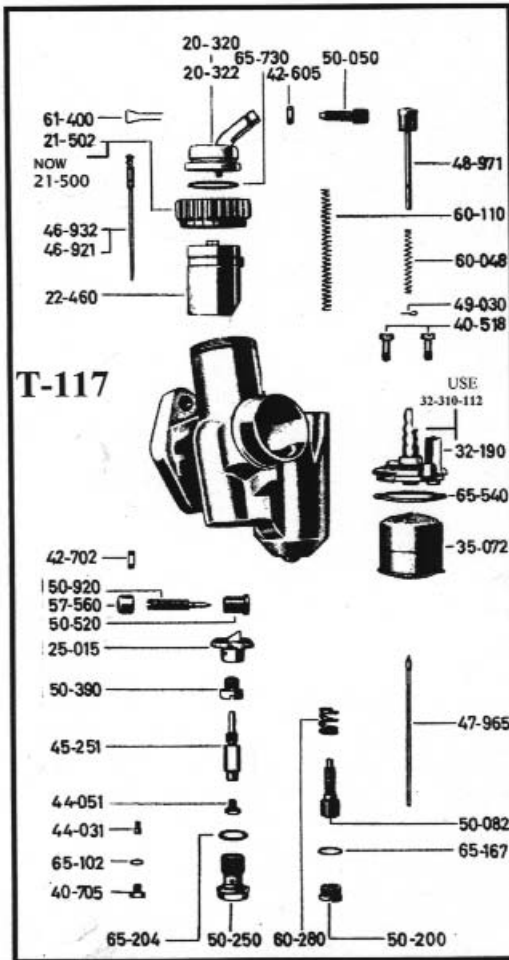

/ 2 EXPLODED VIEWS

PLEASE SPECIFY IF YOU HAVE LEVER TOPS

PART NO.	DESCRIPTION
50-016	AIR SCREW
50-048	CABLE ADJ
50-050	CABLE ADJ
50-080	SPEED SCREW
50-082	SPEED SCREW
50-085	SPEED SCREW
50-135	SCREW
50-200	SCREW
50-203	SCREW
50-225	SCREW
50-240	SCREW
50-250	SCREW
50-265	JET STOCK
50-039	PLUG
50-520	IDLE AIR GUIDE
50-920	IDLE AIR SCREW
50-965	PLUG
50-966	PLUG
57-560	SLEEVE
59-045	CLAMP
59-075	CLAMP
60-048	SPRING

PART NO.	DESCRIPTION
60-110	SPRING
60-165	SPRING
60-190	SPRING
60-195	SPRING
60-280	SPRING
60-282	SPRING
61-355	NEEDLE CLIP
61-375	NEEDLE CLIP
61-400	NEEDLE CLIP
61-680	WASHER
65-102	SEAL RING
65-134	SEAL RING
61-135	SEAL RING
61-167	SEAL RING
61-191	SEAL RING
61-204	SEAL RING
61-221	SEAL RING
61-241	SEAL RING
61-244	SEAL RING
65-540	BOWL GASKET
65-730	"O" RING

LEVER TOPS SEE

EXPLODED VIEW OF

PART # 32-310-112