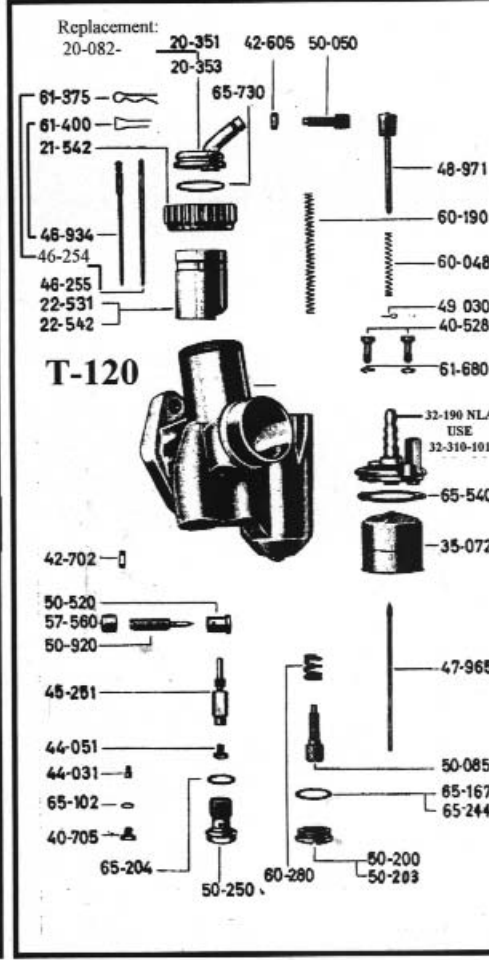

/ 2 EXPLODED VIEWS

PLEASE SPECIFY IF YOU HAVE LEVER TOPS

PART NO.	DESCRIPTION
50-016	AIR SCREW
50-048	CABLE ADJ
50-050	CABLE ADJ
50-080	SPEED SCREW
50-082	SPEED SCREW
50-085	SPEED SCREW
50-135	SCREW
50-200	SCREW
50-203	SCREW
50-225	SCREW
50-240	SCREW
50-250	SCREW
50-265	JET STOCK
50-039	PLUG
50-520	IDLE AIR GUIDE
50-920	IDLE AIR SCREW
50-965	PLUG
50-966	PLUG
57-560	SLEEVE
59-045	CLAMP
59-075	CLAMP
60-048	SPRING

PART NO.	DESCRIPTION
60-110	SPRING
60-165	SPRING
60-190	SPRING
60-195	SPRING
60-280	SPRING
60-282	SPRING
61-355	NEEDLE CLIP
61-375	NEEDLE CLIP
61-400	NEEDLE CLIP
61-680	WASHER
65-102	SEAL RING
65-134	SEAL RING
61-135	SEAL RING
61-167	SEAL RING
61-191	SEAL RING
61-204	SEAL RING
61-221	SEAL RING
61-241	SEAL RING
61-244	SEAL RING
65-540	BOWL GASKET
65-730	"O" RING

LEVER TOPS SEE

EXPLODED VIEW OF

PART # 32-310-112