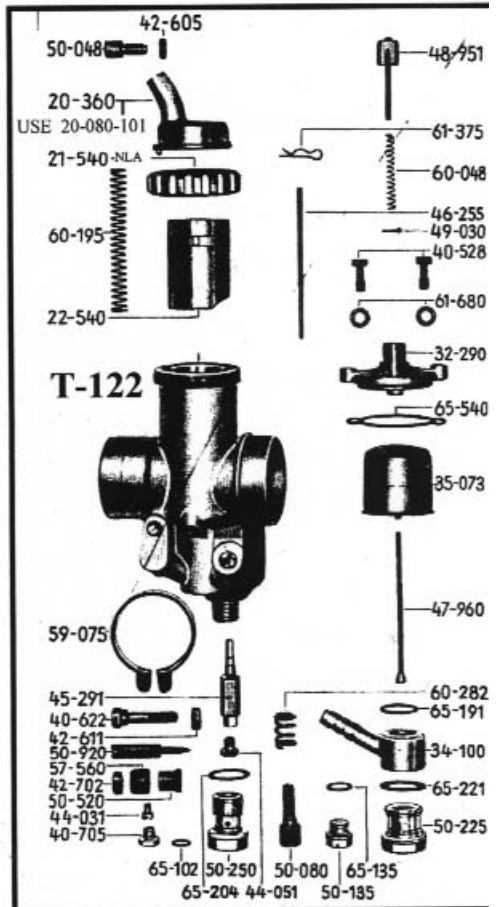

/ 2 EXPLODED VIEWS

PLEASE SPECIFY IF YOU HAVE LEVER TOPS

PART NO.	DESCRIPTION
50-016	AIR SCREW
50-048	CABLE ADJ
50-050	CABLE ADJ
50-080	SPEED SCREW
50-082	SPEED SCREW
50-085	SPEED SCREW
50-135	SCREW
50-200	SCREW
50-203	SCREW
50-225	SCREW
50-240	SCREW
50-250	SCREW
50-265	JET STOCK
50-039	PLUG
50-520	IDLE AIR GUIDE
50-920	IDLE AIR SCREW
50-965	PLUG
50-966	PLUG
57-560	SLEEVE
59-045	CLAMP
59-075	CLAMP
60-048	SPRING

PART NO.	DESCRIPTION
60-110	SPRING
60-165	SPRING
60-190	SPRING
60-195	SPRING
60-280	SPRING
60-282	SPRING
61-355	NEEDLE CLIP
61-375	NEEDLE CLIP
61-400	NEEDLE CLIP
61-680	WASHER
65-102	SEAL RING
65-134	SEAL RING
61-135	SEAL RING
61-167	SEAL RING
61-191	SEAL RING
61-204	SEAL RING
61-221	SEAL RING
61-241	SEAL RING
61-244	SEAL RING
65-540	BOWL GASKET
65-730	"O" RING

LEVER TOPS SEE

EXPLODED VIEW OF

PART # 32-310-112